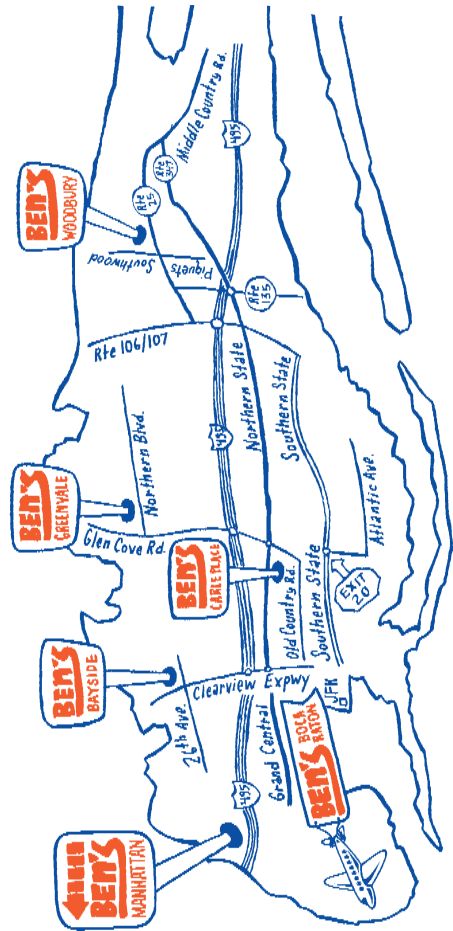

DELIVERY FEE SCHEDULE

6 Convenient Locations to Serve You!

RESTAURANT + DELICATESSEN + CATERER

BEN'S®

NY KOSHER

BAYSIDE	(718) 229-2367	GREENVALE	(516) 621-3340
BOCA RATON	(561) 470-9963	MANHATTAN	(212) 398-2367
CARLE PLACE	(516) 742-3354	WOODBURY	(516) 496-4236

Or visit us online at www.bensdeli.net

Featuring **HEBREW NATIONAL**

© 2012 Ronald M. Dragon